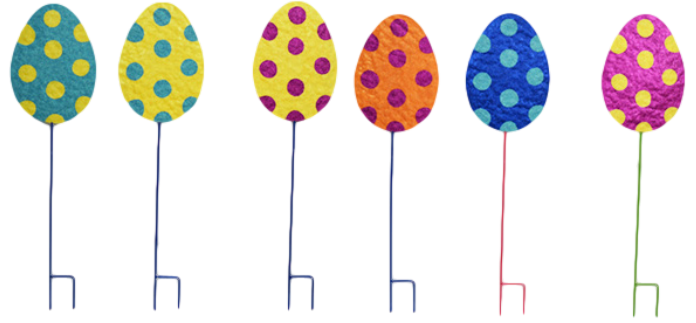

**07508 \$11.00**

36" TIN BUNNY W/ TIN EGG YARD ART CS.  
PK.: 6  
36 X 16 X .5

**08500 \$11.00**

24" TIN TRIPLE EGG YARD ART 2 ASST. CS.  
PK.: 6  
24 X 18.5 X .5

**07510** \$1.80

20" TIN CHICK PICK 3 ASST CS. PK.: 36  
20 X 4.5 X .5

**07513** \$8.25

36" TIN EGG LAWN STAKE 6 ASST. CS. PK.:  
12  
9.5 X 36 X .5

**07516** \$11.00

TIN TRIPLE VERTICAL EGG YARD ART CS.  
PK.: 6  
12.25 X 38 X .5

**07517** \$11.00

36" TIN BUNNY W/ TIN EGG YARD ART CS.  
PK.: 6  
16 X 30 X .5