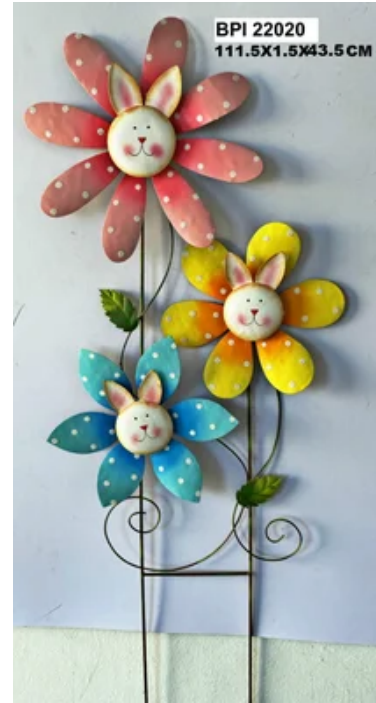

22020 $13.75

TRIPLE FLOWER WITH RABBIT FACE CS. PK.:

12

43.9 X 0.59 X 17.13