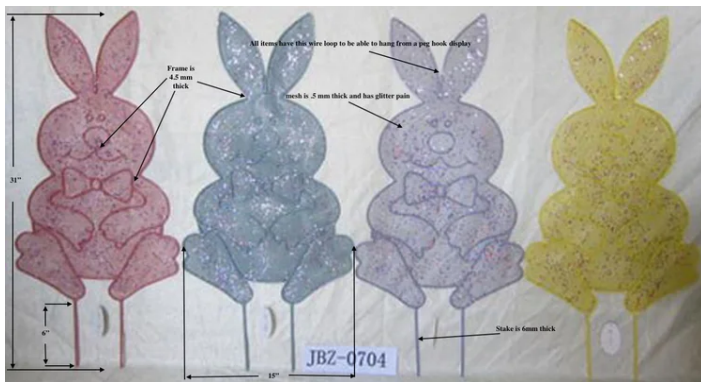

**22019 \$11.00**

TRIPLE BUNNY YARD STAKE 3 ASST. CS. PK.:

12

33.46 X 0.59 X 15.55

**22020 \$13.75**

TRIPLE FLOWER WITH RABBIT FACE CS. PK.:

12

43.9 X 0.59 X 17.13