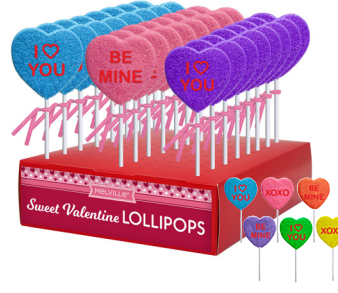

Conversation Heart Lollipops
24ct assorted
V25-4035
$51.07case/2.13ea