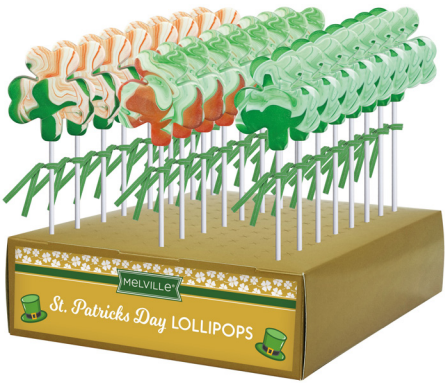

Starburst Pops
All Pink
8oz Bag, 12ct
V25-4005
\$42.67case/3.56ea

Dum-Dums Original
9.5oz, 12ct
Pinks, Blues, Reds
V25-4010
\$42.67case/3.56ea

Cinnamon Cube Pops
100ct
5568
\$33.29case/.33ea

Big Hunk
24ct
2135
\$24.57case/1.02ea

Big Cherry
24ct
2132
\$27.96case/1.16ea

Big Cherry Milkshake
24ct
2133
\$27.96case/1.16ea

Sugar Daddy
24ct
2830
\$30.97case/1.29ea

GRANDPA JOE'S st patrick's day treats

**Mini Shamrock
Glitter Swirl Lollipops**
24ct
V25-4015
\$43.01case/1.79ea

**Rice Cereal Treat with
Chocolate, Shamrocks
& Gold Crystals**
18ct
V25-4020
\$58.46case/3.25ea

sillycow hot chocolate

Moo-Licious, Gluten Free, Allergen Free, 16.9oz Glass Bottles. Makes 23 Servings!

January 31st is National Hot Chocolate Day