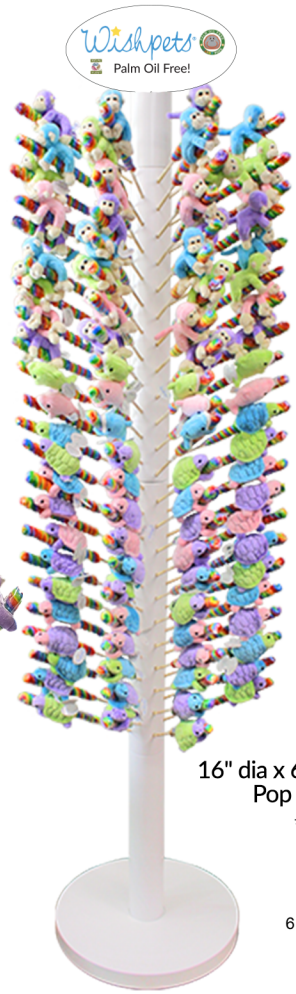

52291
6" Elephant

52284
4" Bright Tiger, 4 Asst

52295
5" Tiger

02235
4" African Penguin

02237
4" Penguin, 4 Asst

02290
4" Gray Penguin

52279
4" Giraffe, 4 Asst

52269
4" Giraffe

52283
4" Bright Monkey, 4 Asst

52263
4" Monkey

PLUSH CANDY POPS

Build your Own Plush Pops Display !

99957
28 POP
15" dia x 22" tall Acrylic 2 Tier Pop Display
~~\$47.00~~ **\$23.50**

Purchase 4 cases of any in stock Plush Pops
Get 50% Off on Acrylic Display!

99955
180 POP
16" dia x 64" tall Floor Model White
Pop Wood Stand Display
~~\$125.00~~ **\$62.50**

99959
180 POP
16" dia x 64" tall Floor Model Natural Wood
Pop Stand Display
~~\$125.00~~ **\$62.50**

Purchase 10 cases of any in stock Plush Pops
Get 50% Off on Floor Pop Stand Display!